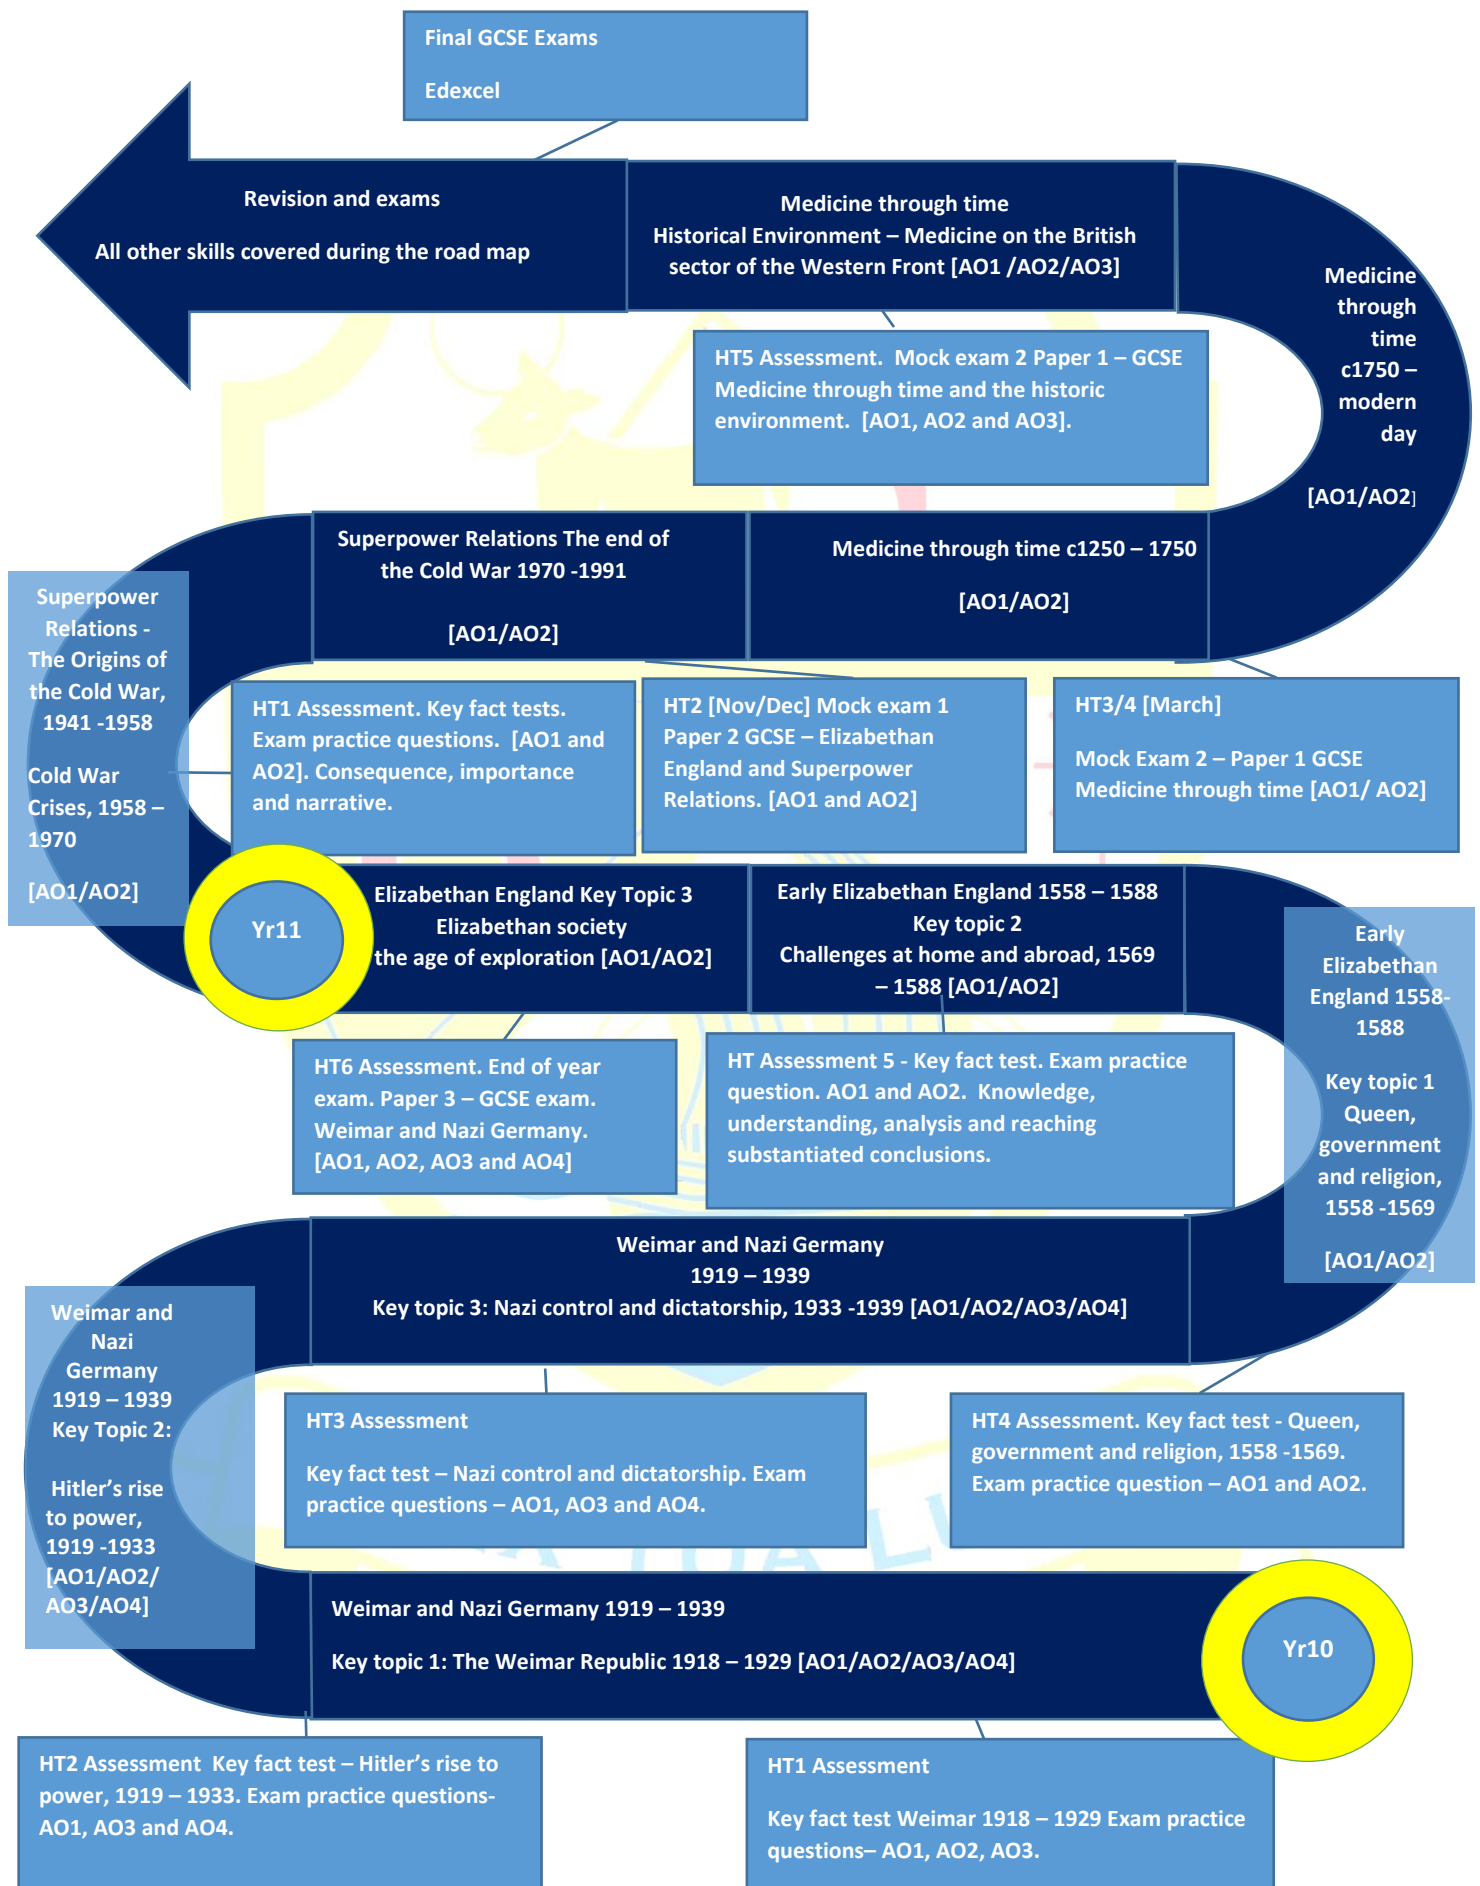

History KS4 Curriculum Road Map 2021-2023

The St Bede's GRITTY Curriculum is designed, 'To empower young people for a life of learning that is filled with love for themselves and others, along with a hope for the future that is enriched by knowledge, skills and faith.'