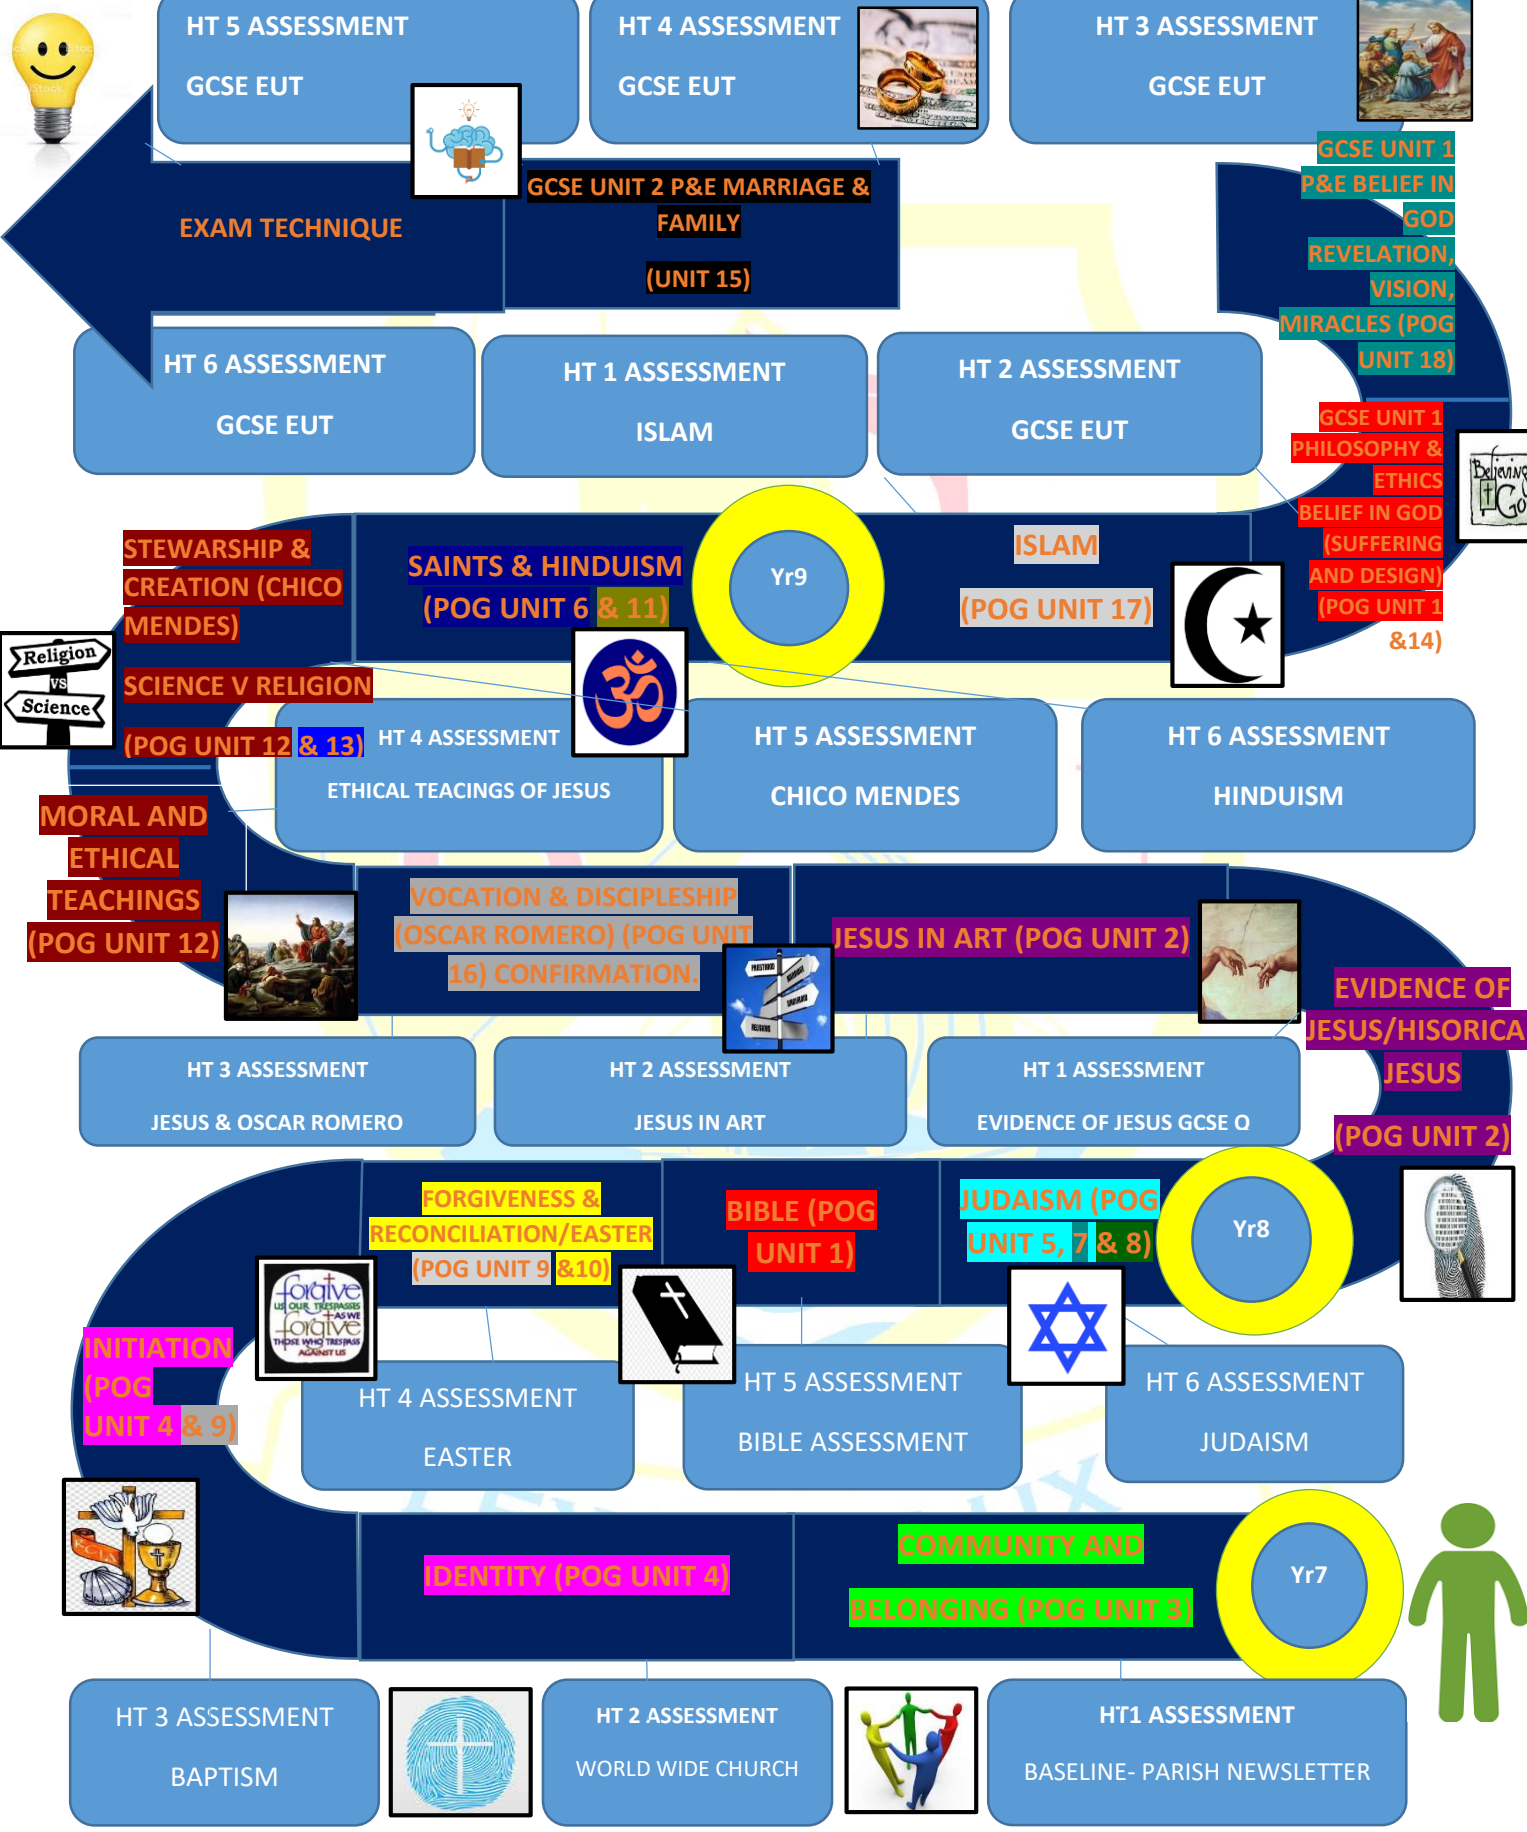

RE KS3 Curriculum Road Map

The St Bede's GRITTY Curriculum is deigned, 'To empower young people for a life of learning that is filled with love for themselves and others, along with a hope for the future that is enriched by knowledge, skills and faith'.