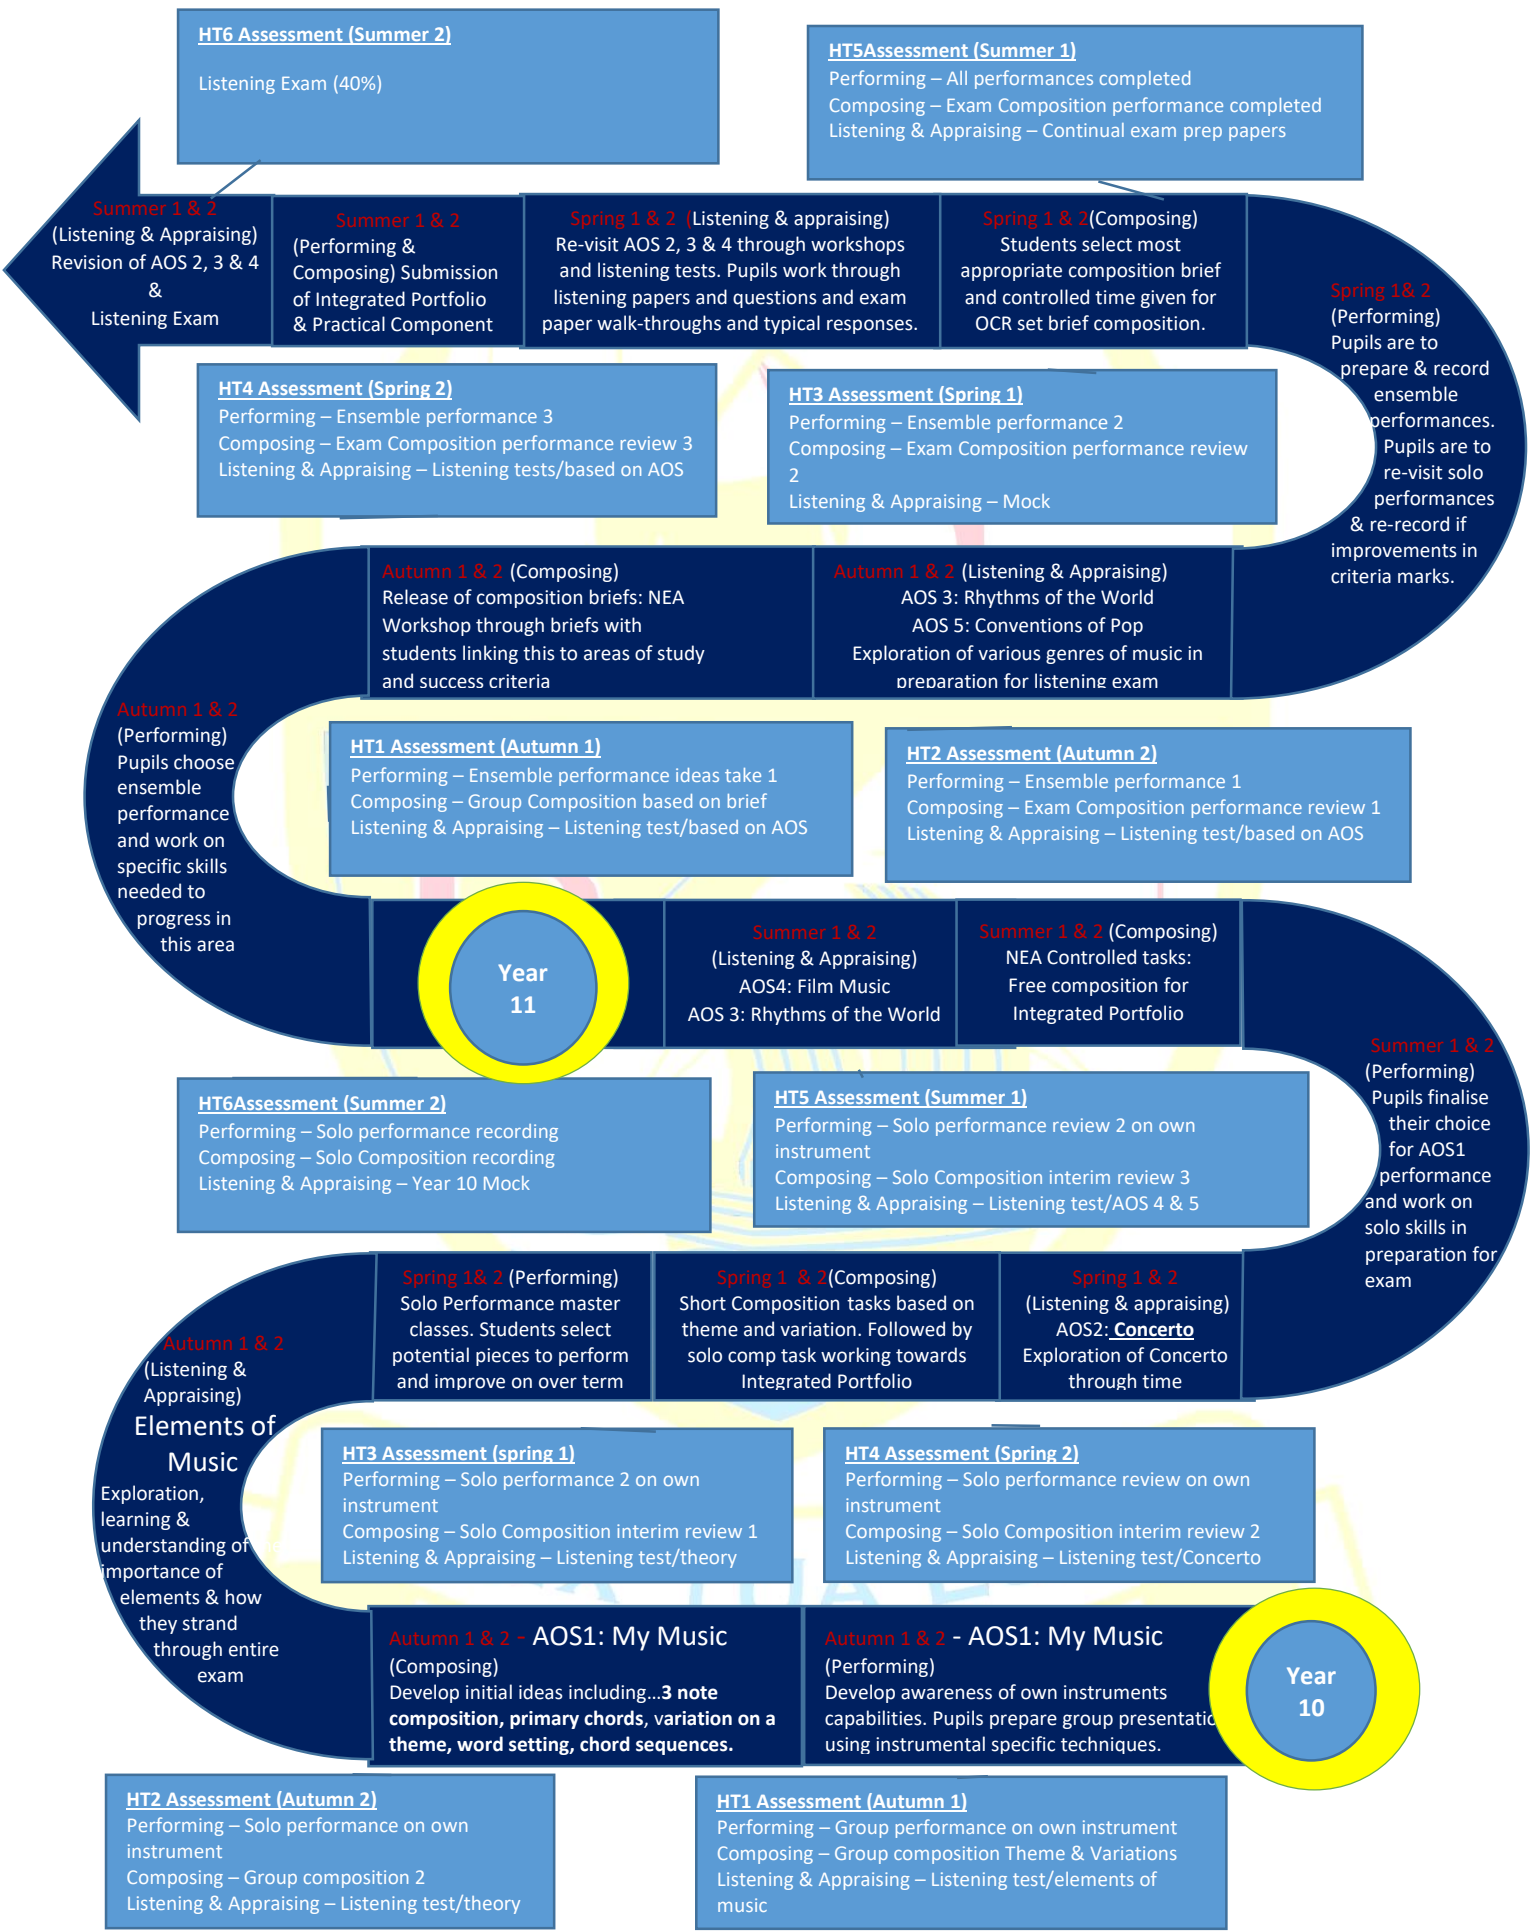

KS4 Music Curriculum Road Map

The St Bede's GRITTY Curriculum is deigned, 'To empower young people for a life of learning that is filled with love for themselves and others, along with a hope for the future that is enriched by knowledge, skills and faith.