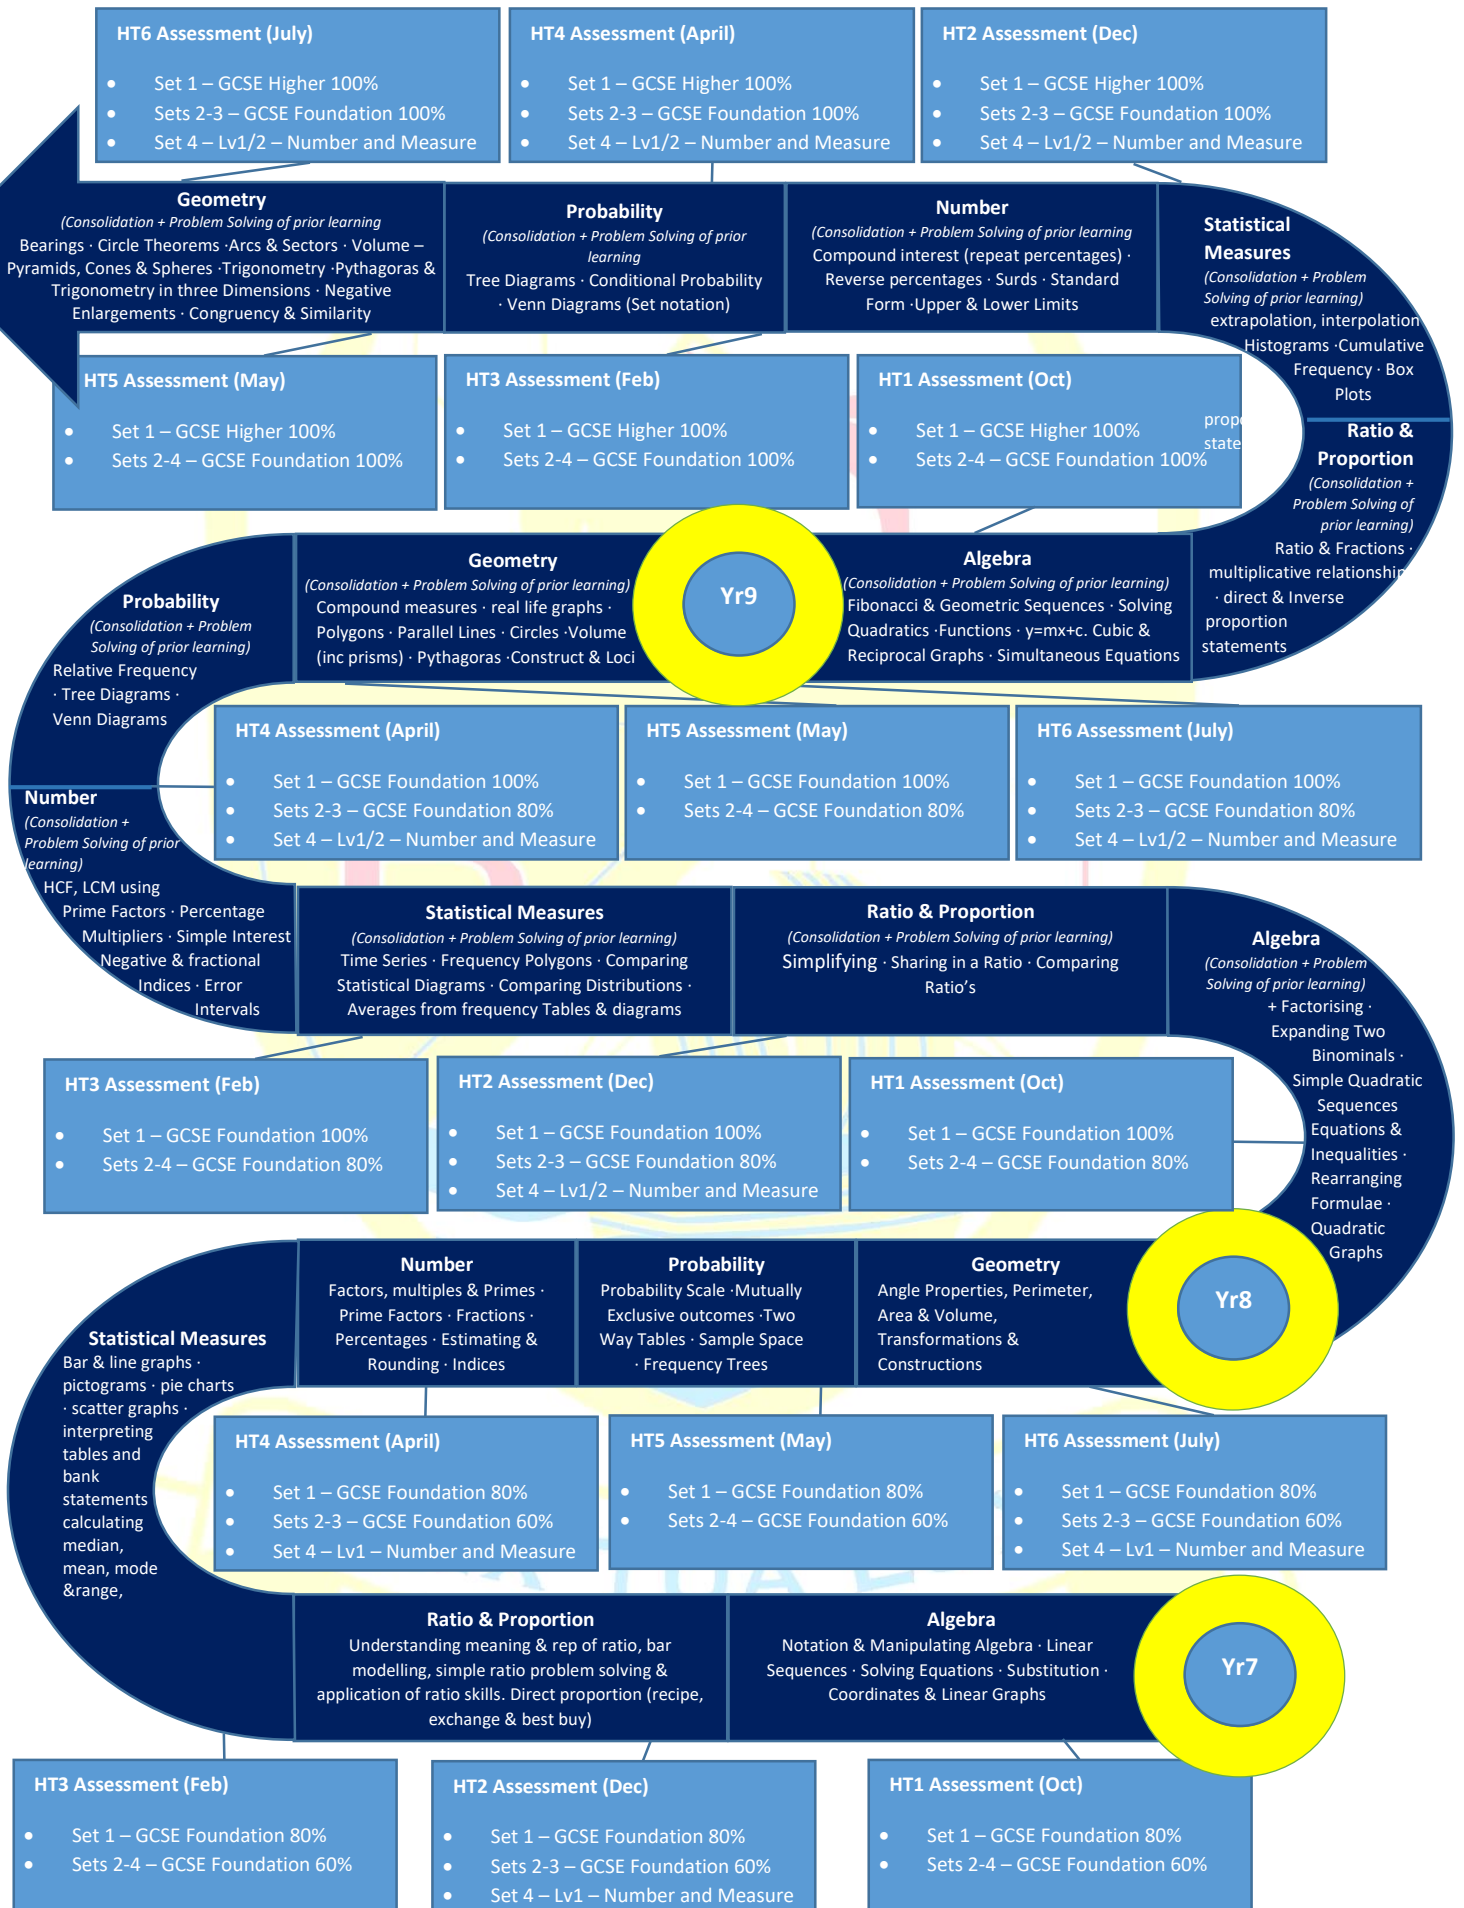

# Math KS3 Curriculum Road Map

The St Bede's GRITTY Curriculum is deigned, 'To empower young people for a life of learning that is filled with love for themselves and others, along with a hope for the future that is enriched by knowledge, skills and faith.