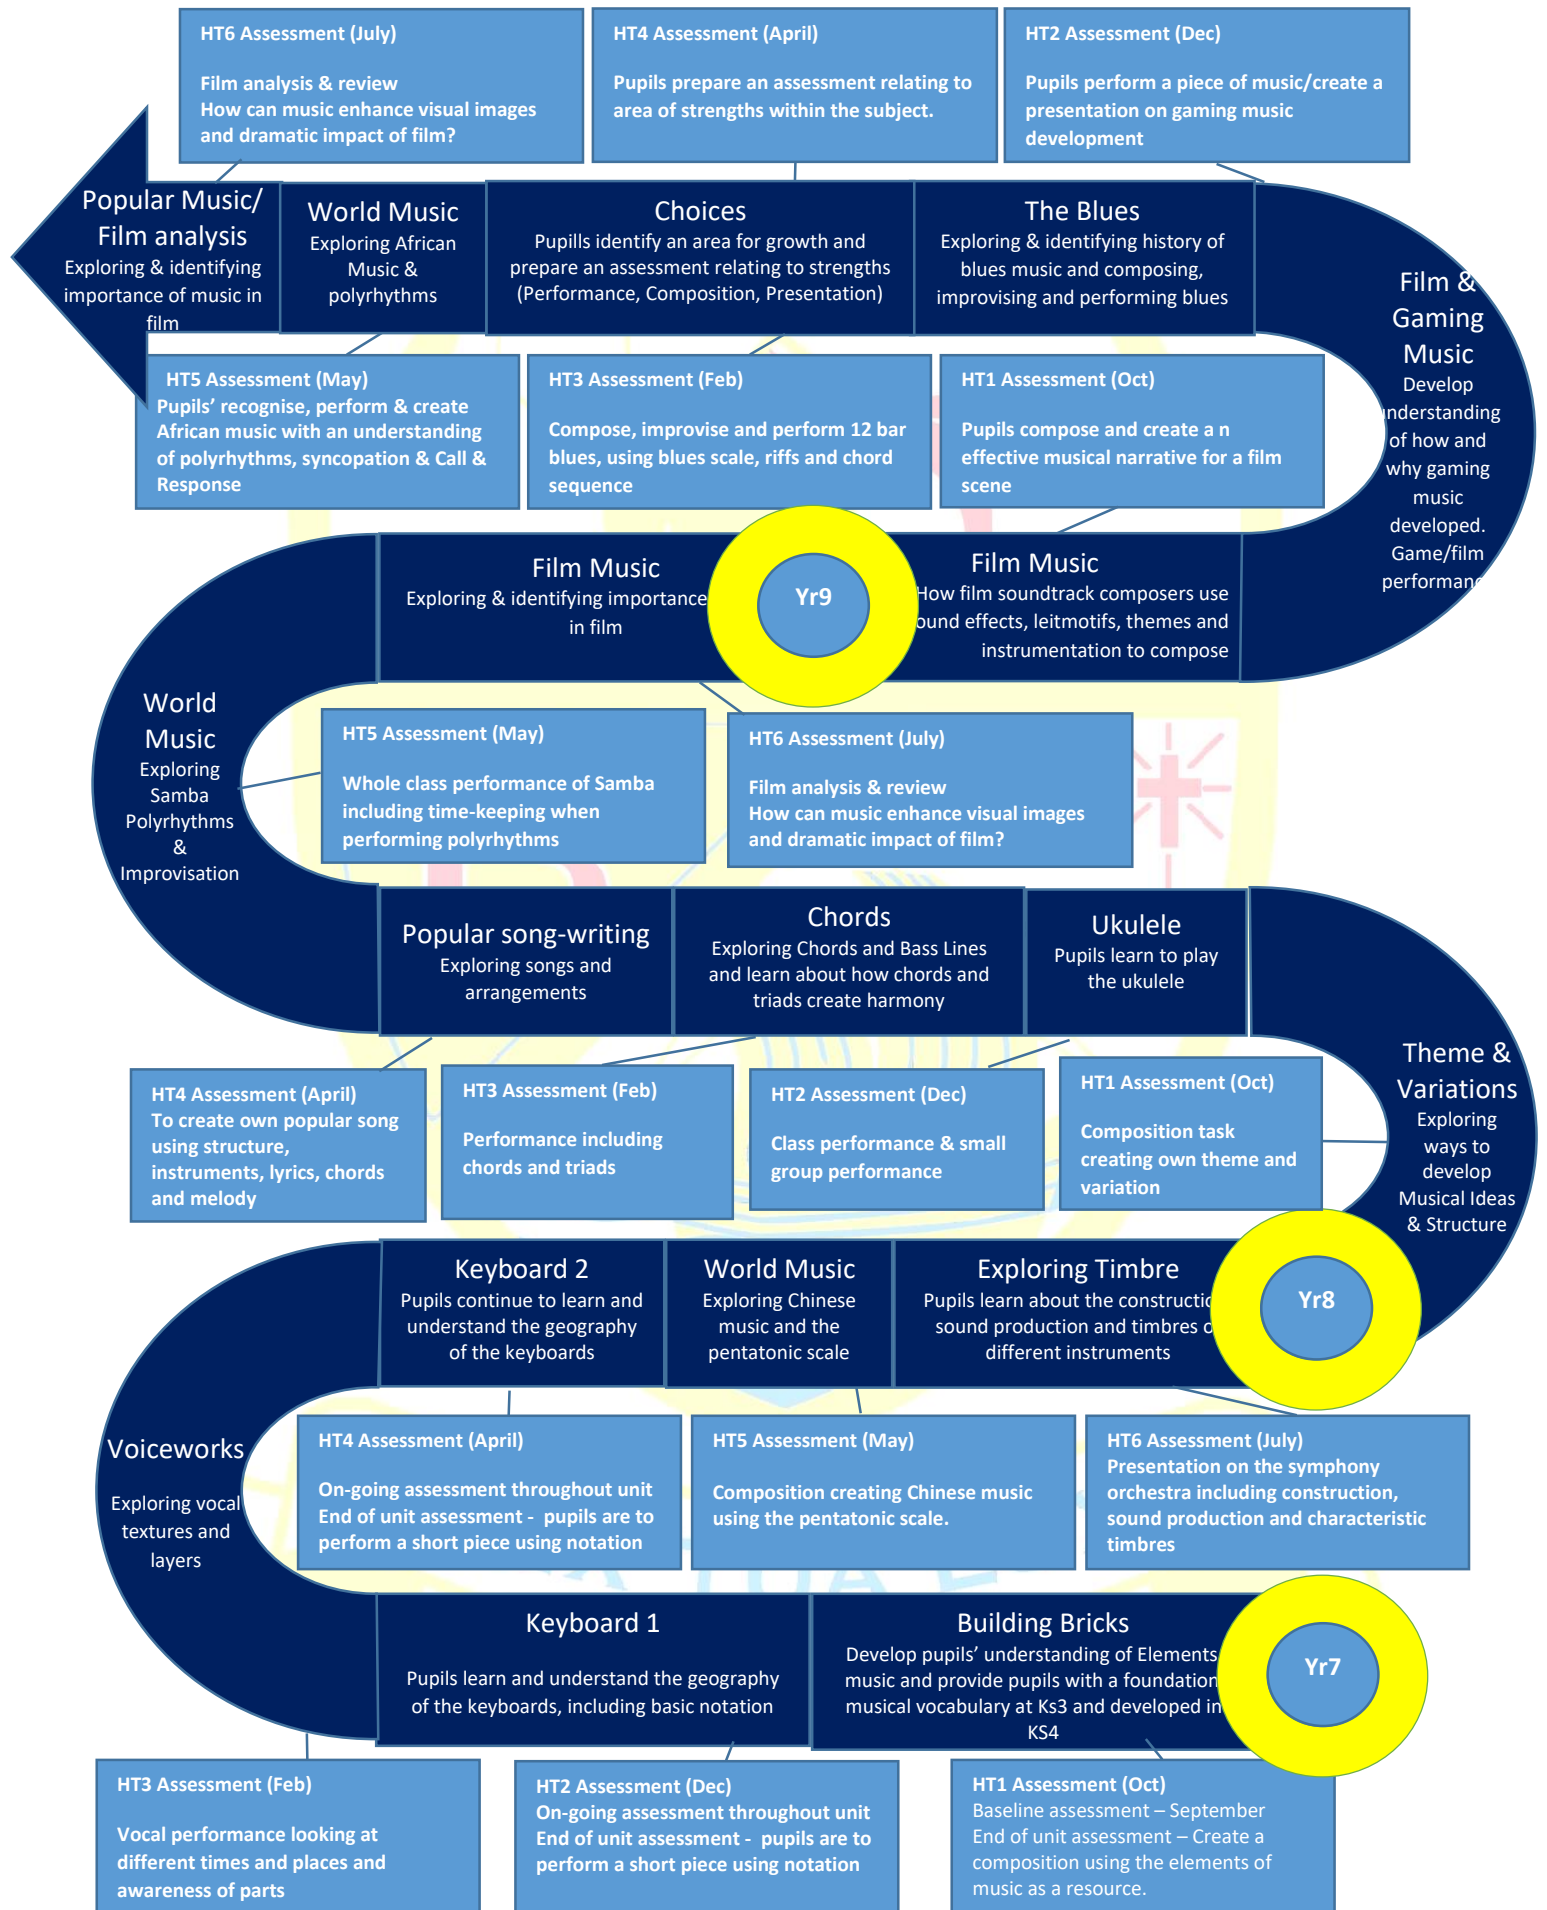

KS3 Music Curriculum Road Map

The St Bede's GRITTY Curriculum is designed, 'To empower young people for a life of learning that is filled with love for themselves and others, along with a hope for the future that is enriched by knowledge, skills and faith.'