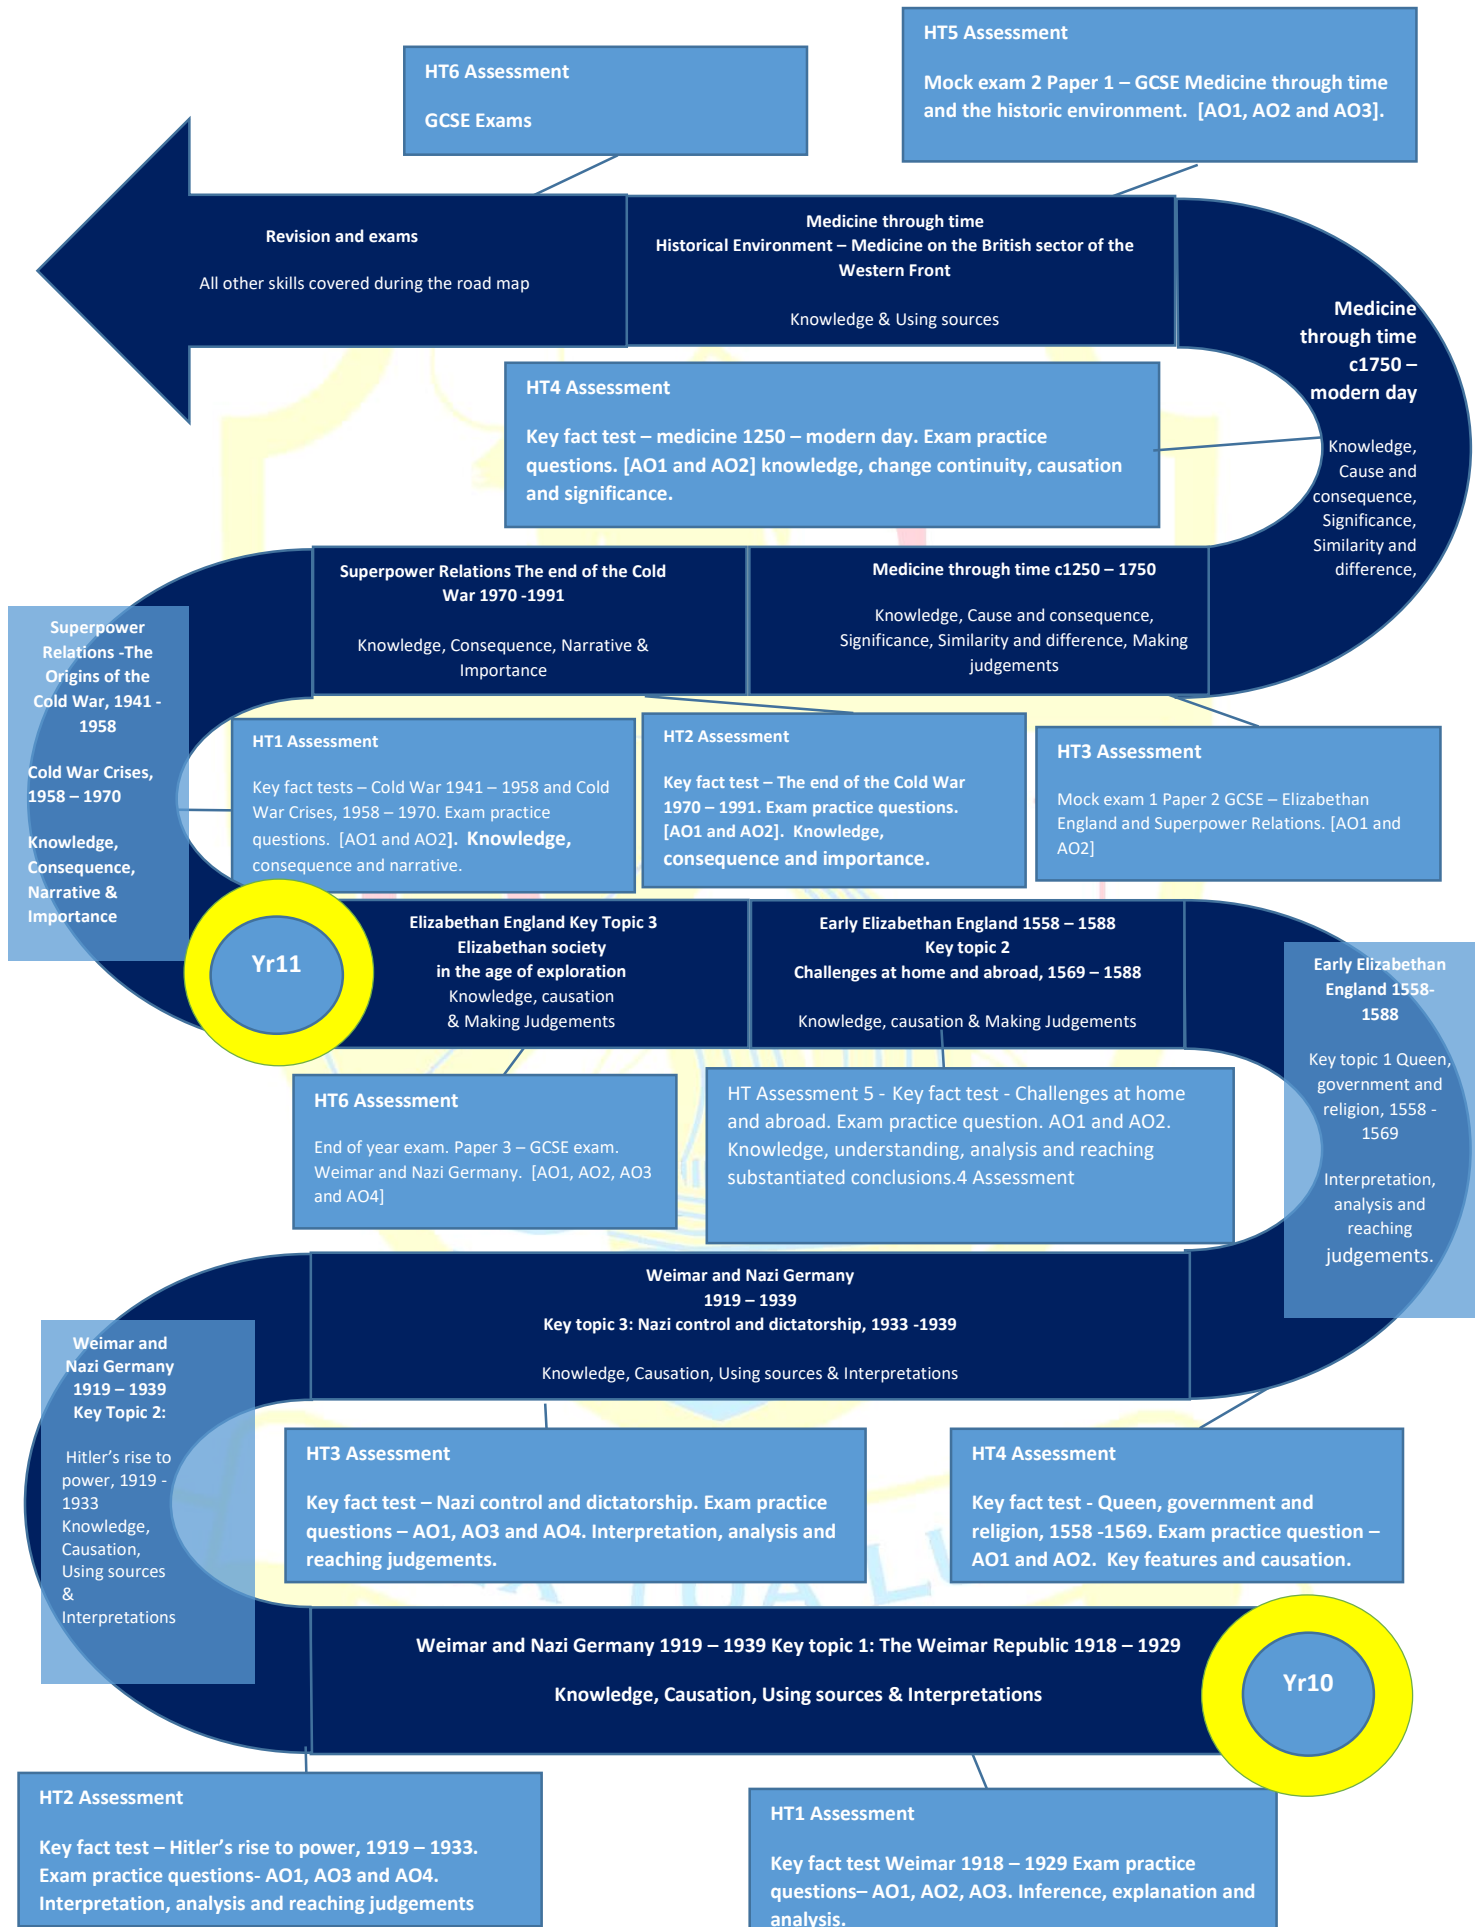

# History KS4 Curriculum Road Map

The St Bede's GRITTY Curriculum is deigned, 'To empower young people for a life of learning that is filled with love for themselves and others, along with a hope for the future that is enriched by knowledge, skills and faith.