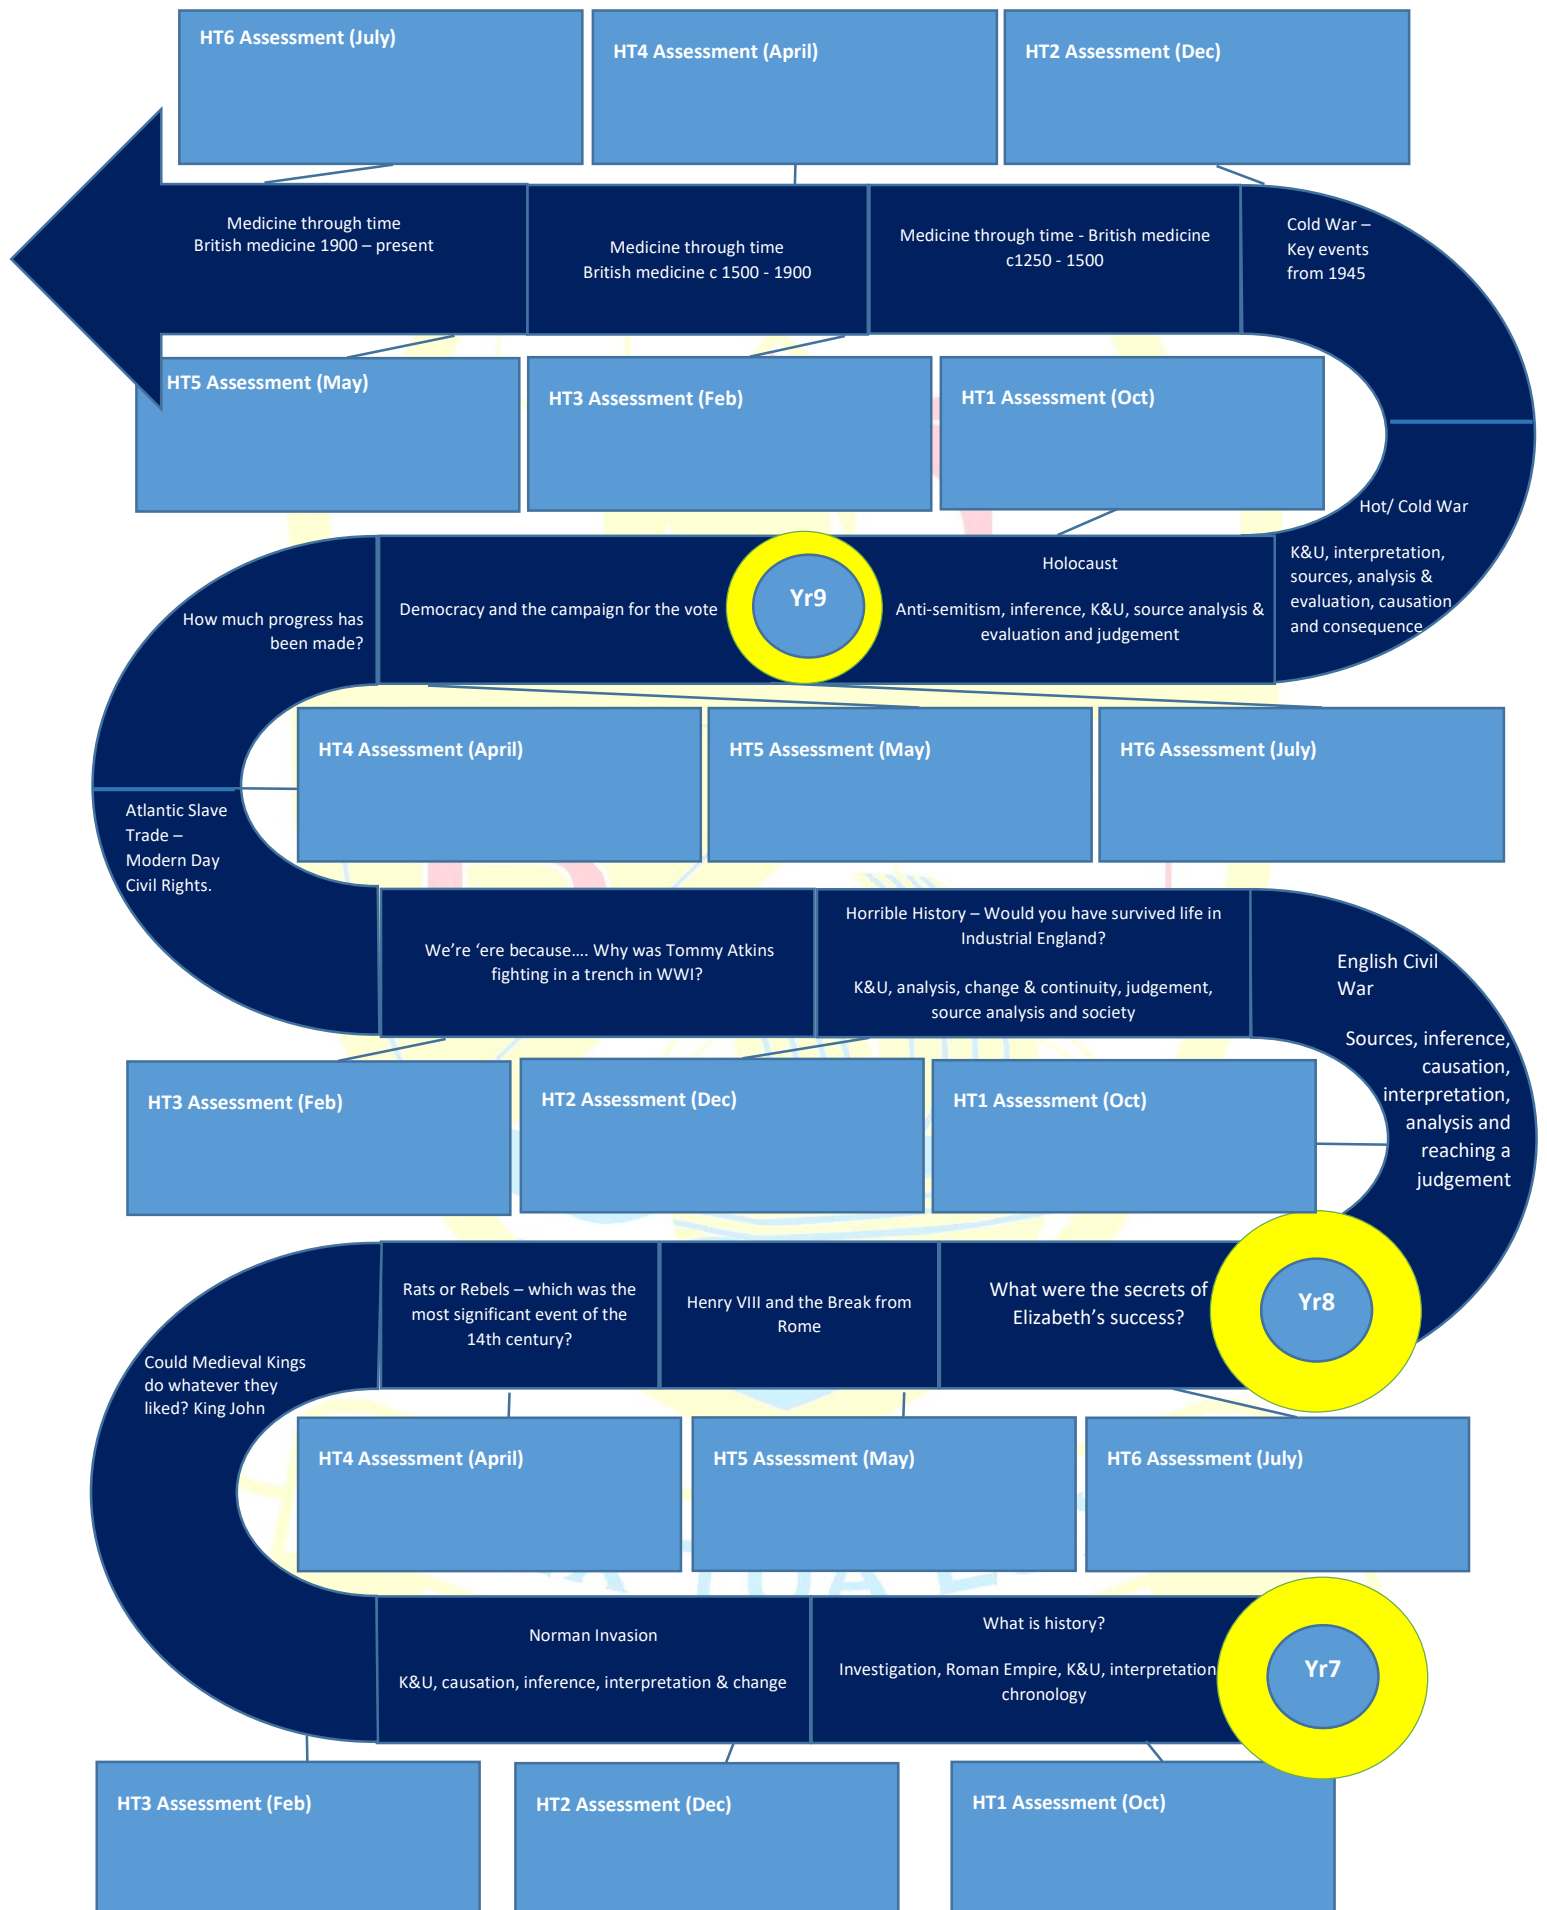

History KS3 Curriculum Road Map

The St Bede's GRITTY Curriculum is deigned, 'To empower young people for a life of learning that is filled with love for themselves and others, along with a hope for the future that is enriched by knowledge, skills and faith.