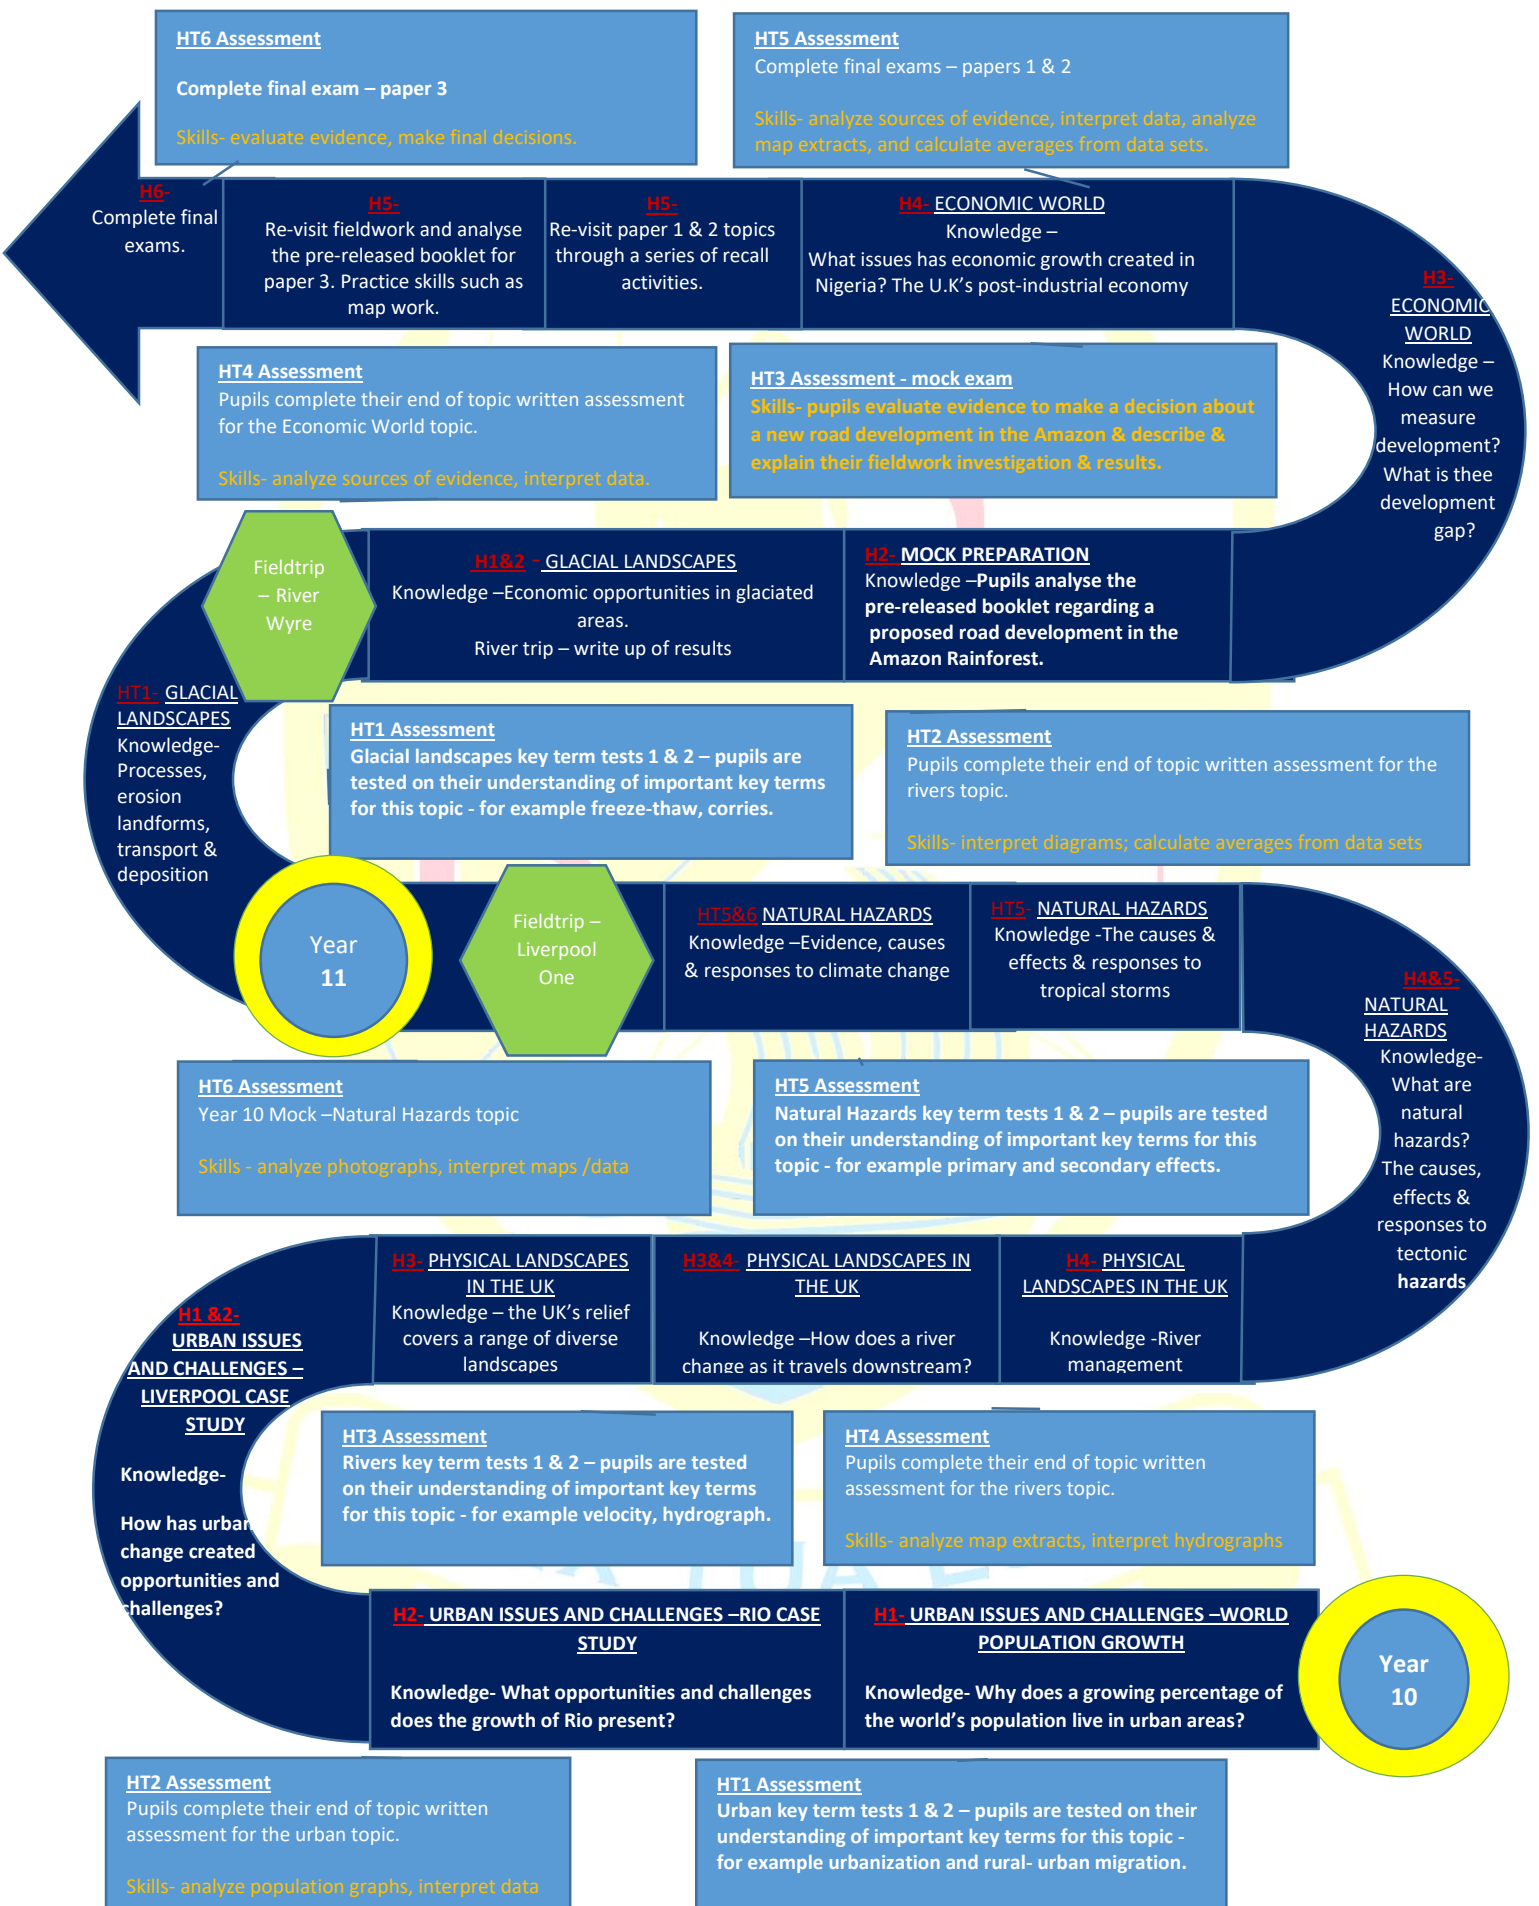

KS4 Geography Curriculum Road Map

The St Bede's GRITTY Curriculum is designed, 'To empower young people for a life of learning that is filled with love for themselves and others, along with a hope for the future that is enriched by knowledge, skills and faith.