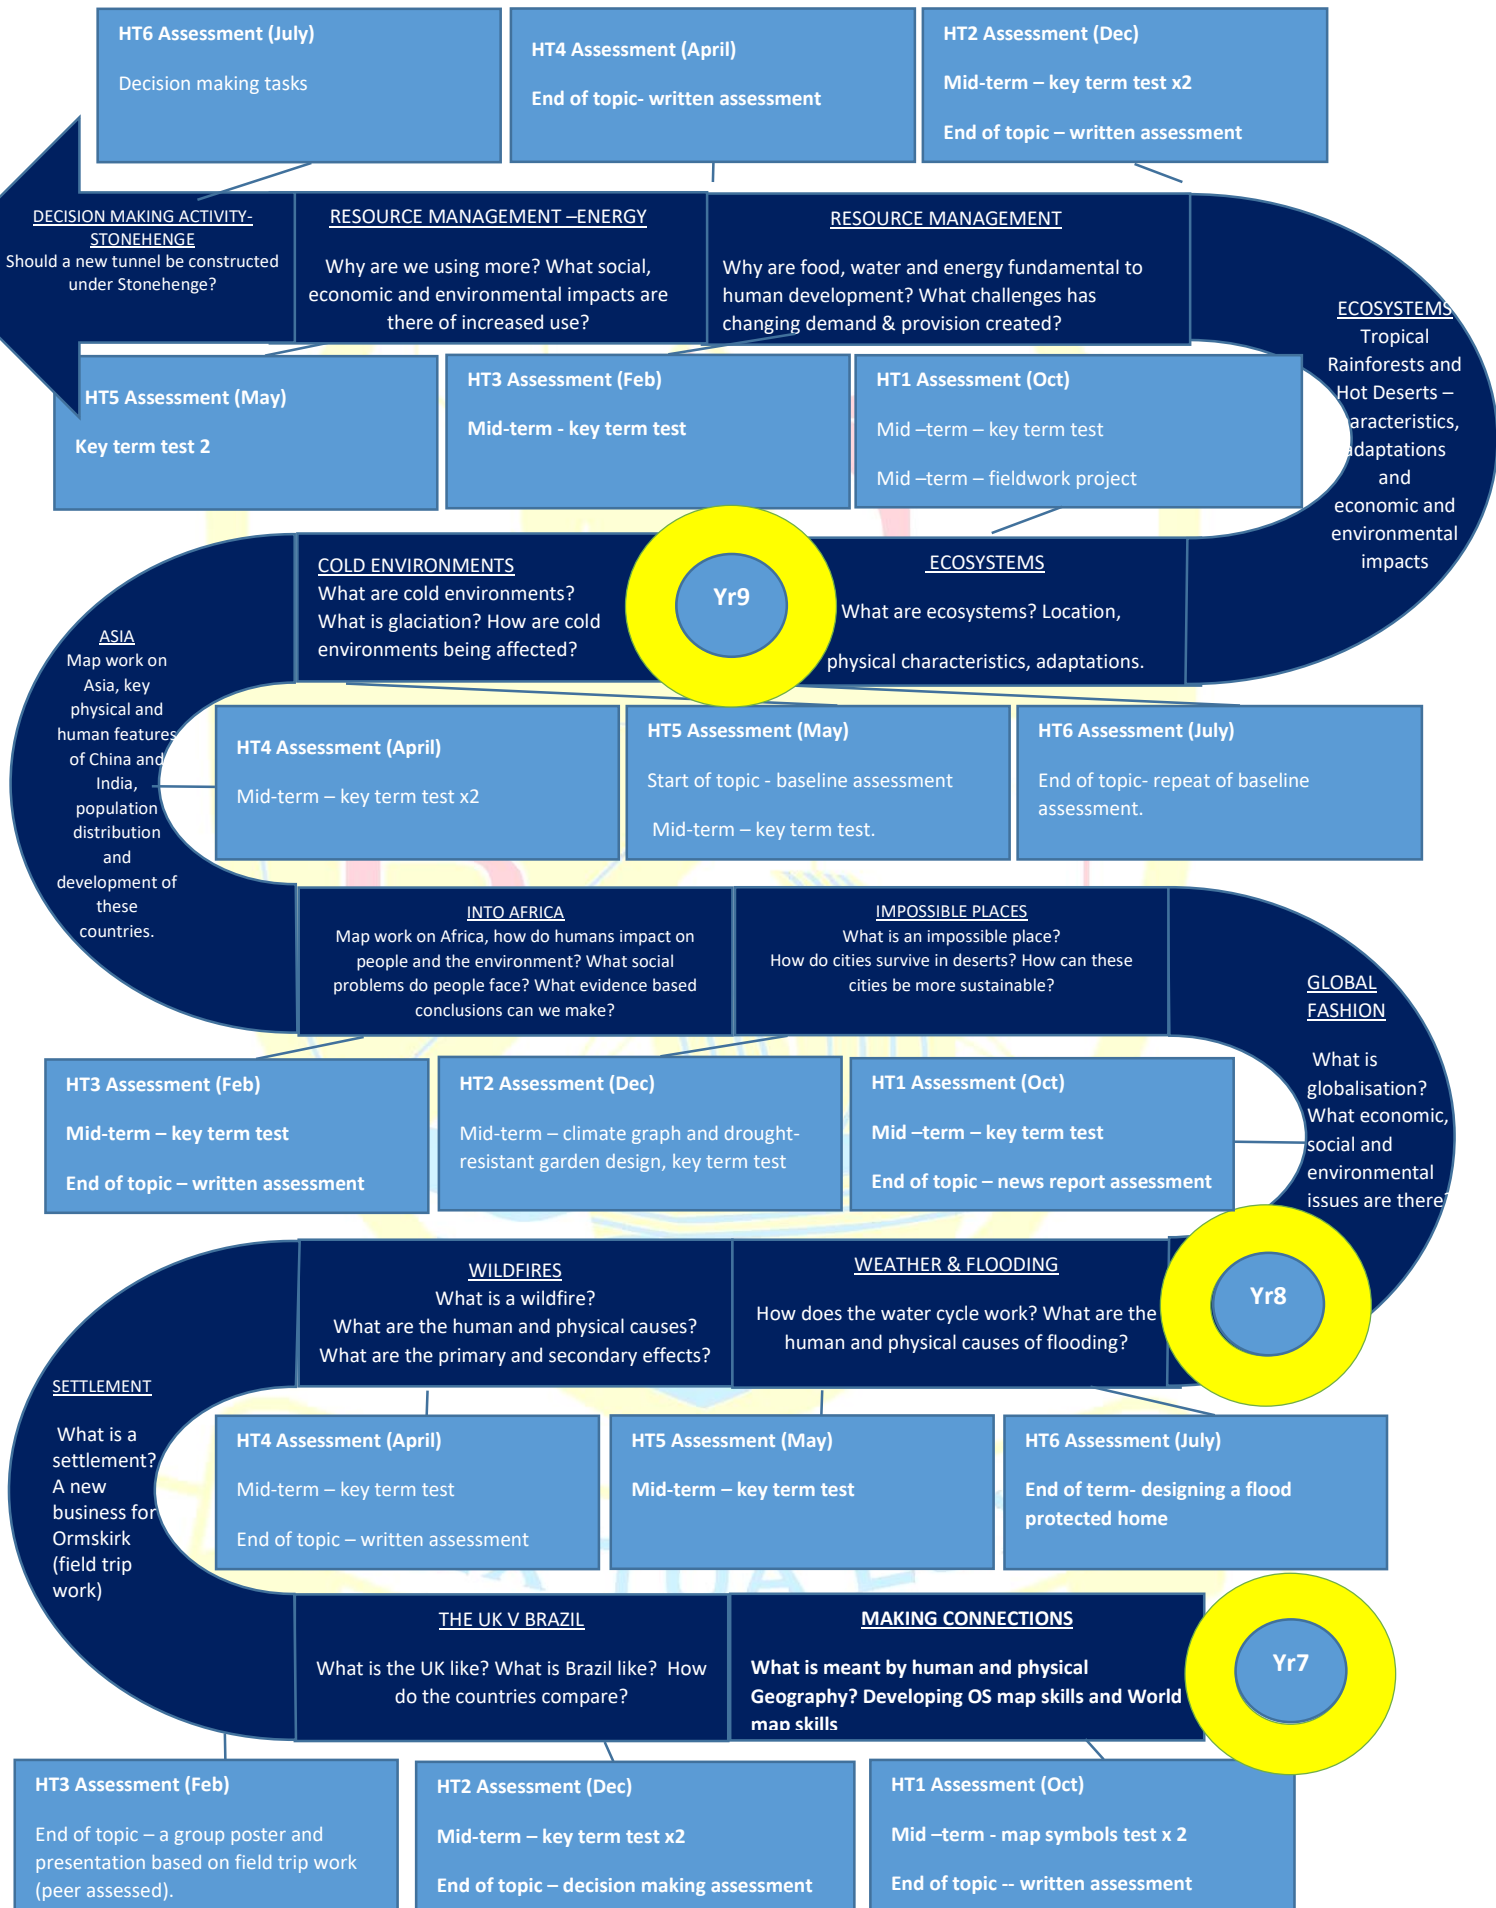

KS3 Geography Curriculum Road Map

The St Bede's GRITTY Curriculum is designed, 'To empower young people for a life of learning that is filled with love for themselves and others, along with a hope for the future that is enriched by knowledge, skills and faith.