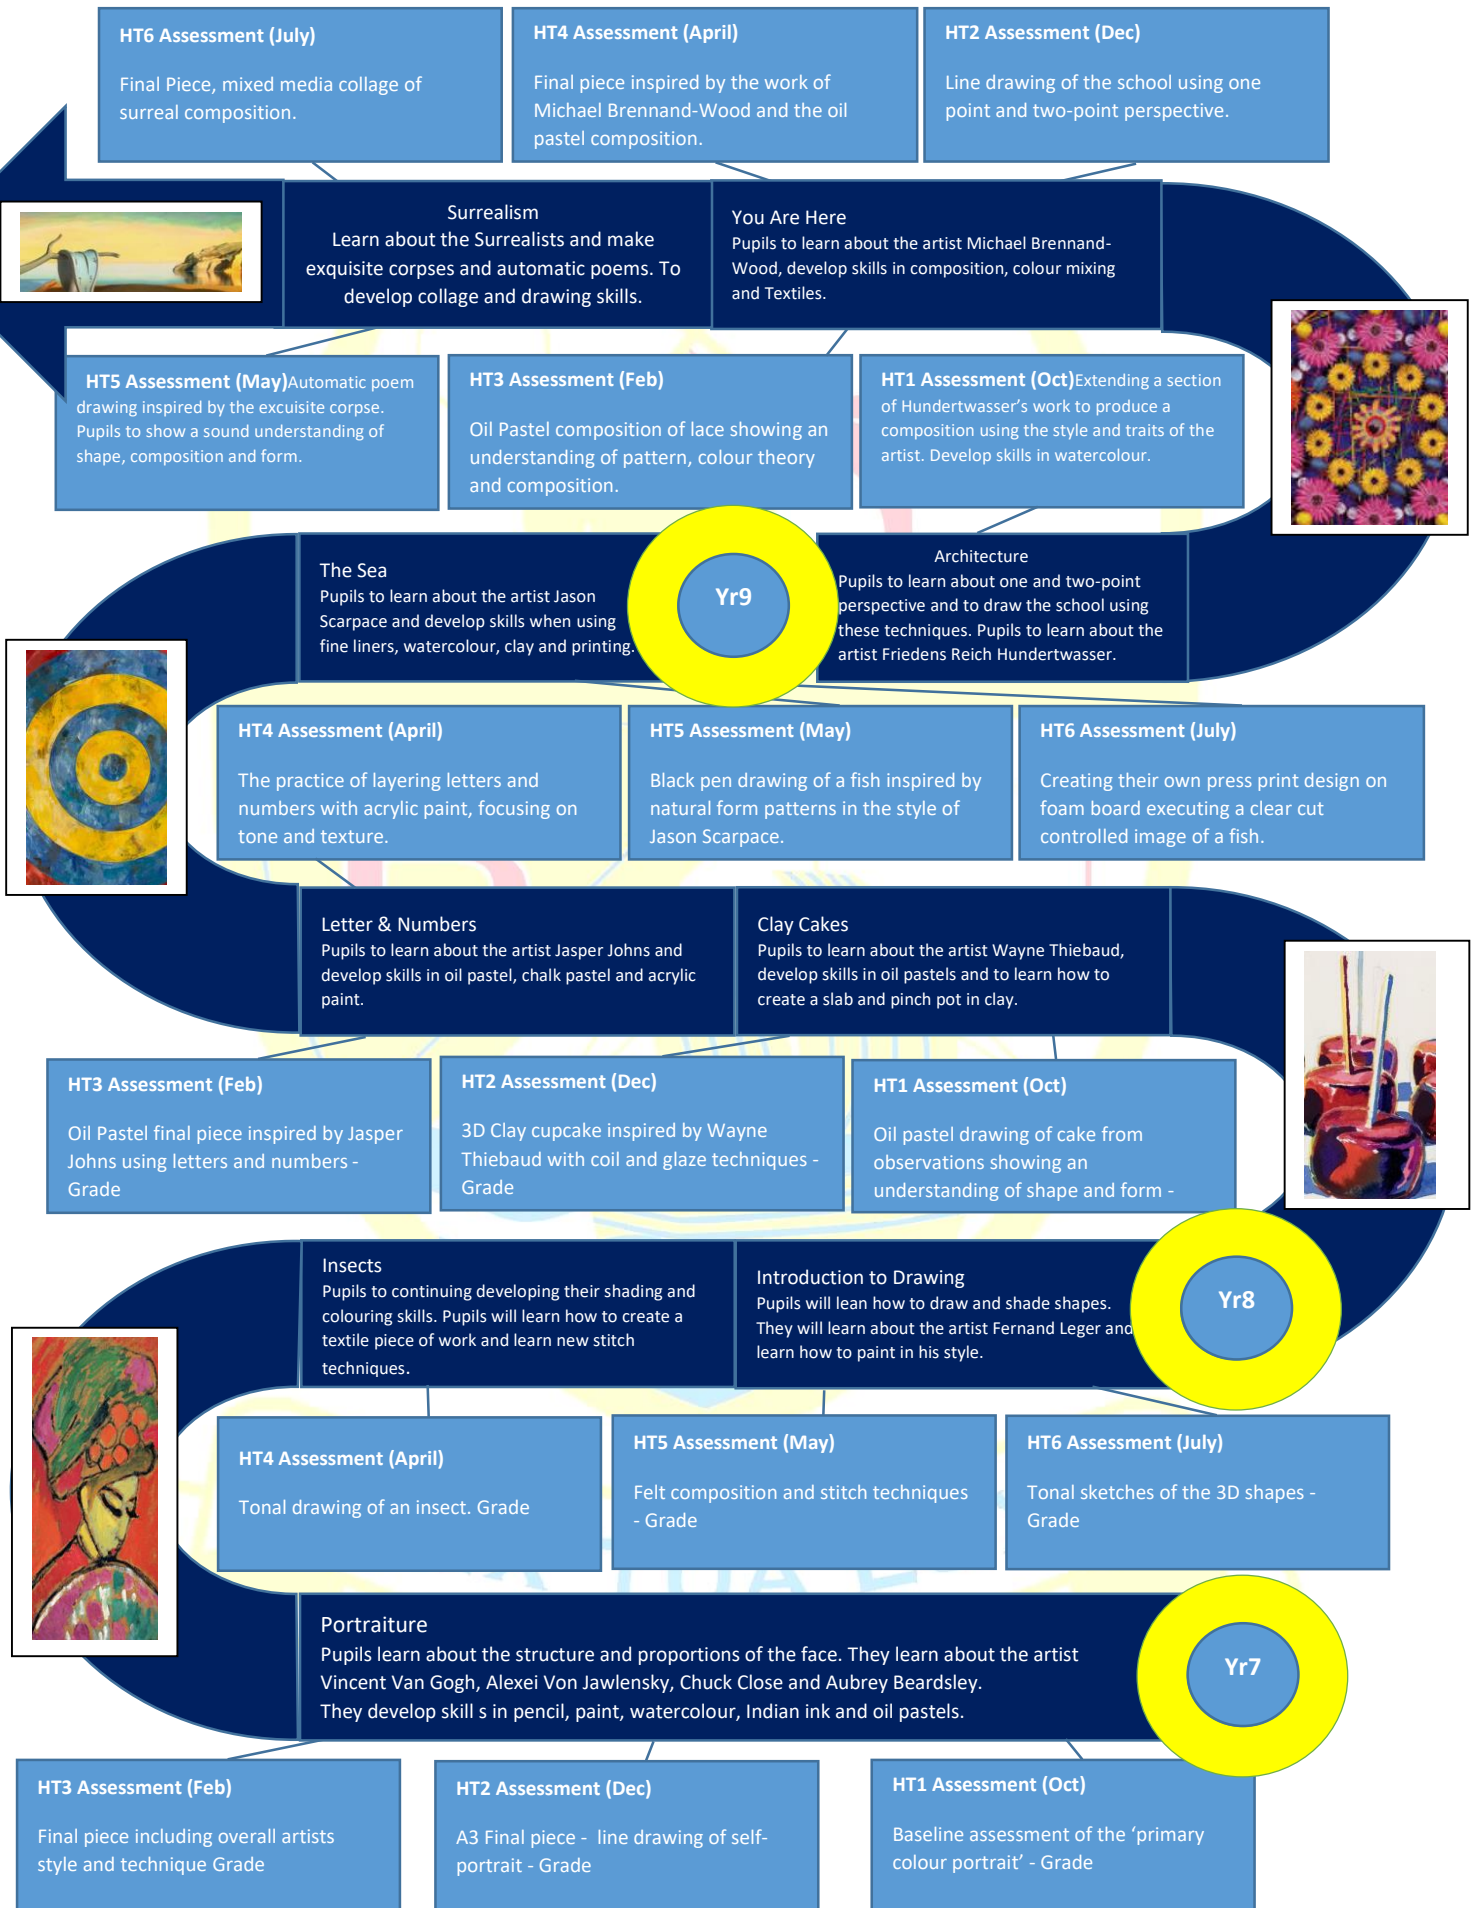

KS3 Art Curriculum Road Map

The St Bede's GRITTY Curriculum is deigned, 'To empower young people for a life of learning that is filled with love for themselves and others, along with a hope for the future that is enriched by knowledge, skills and faith.