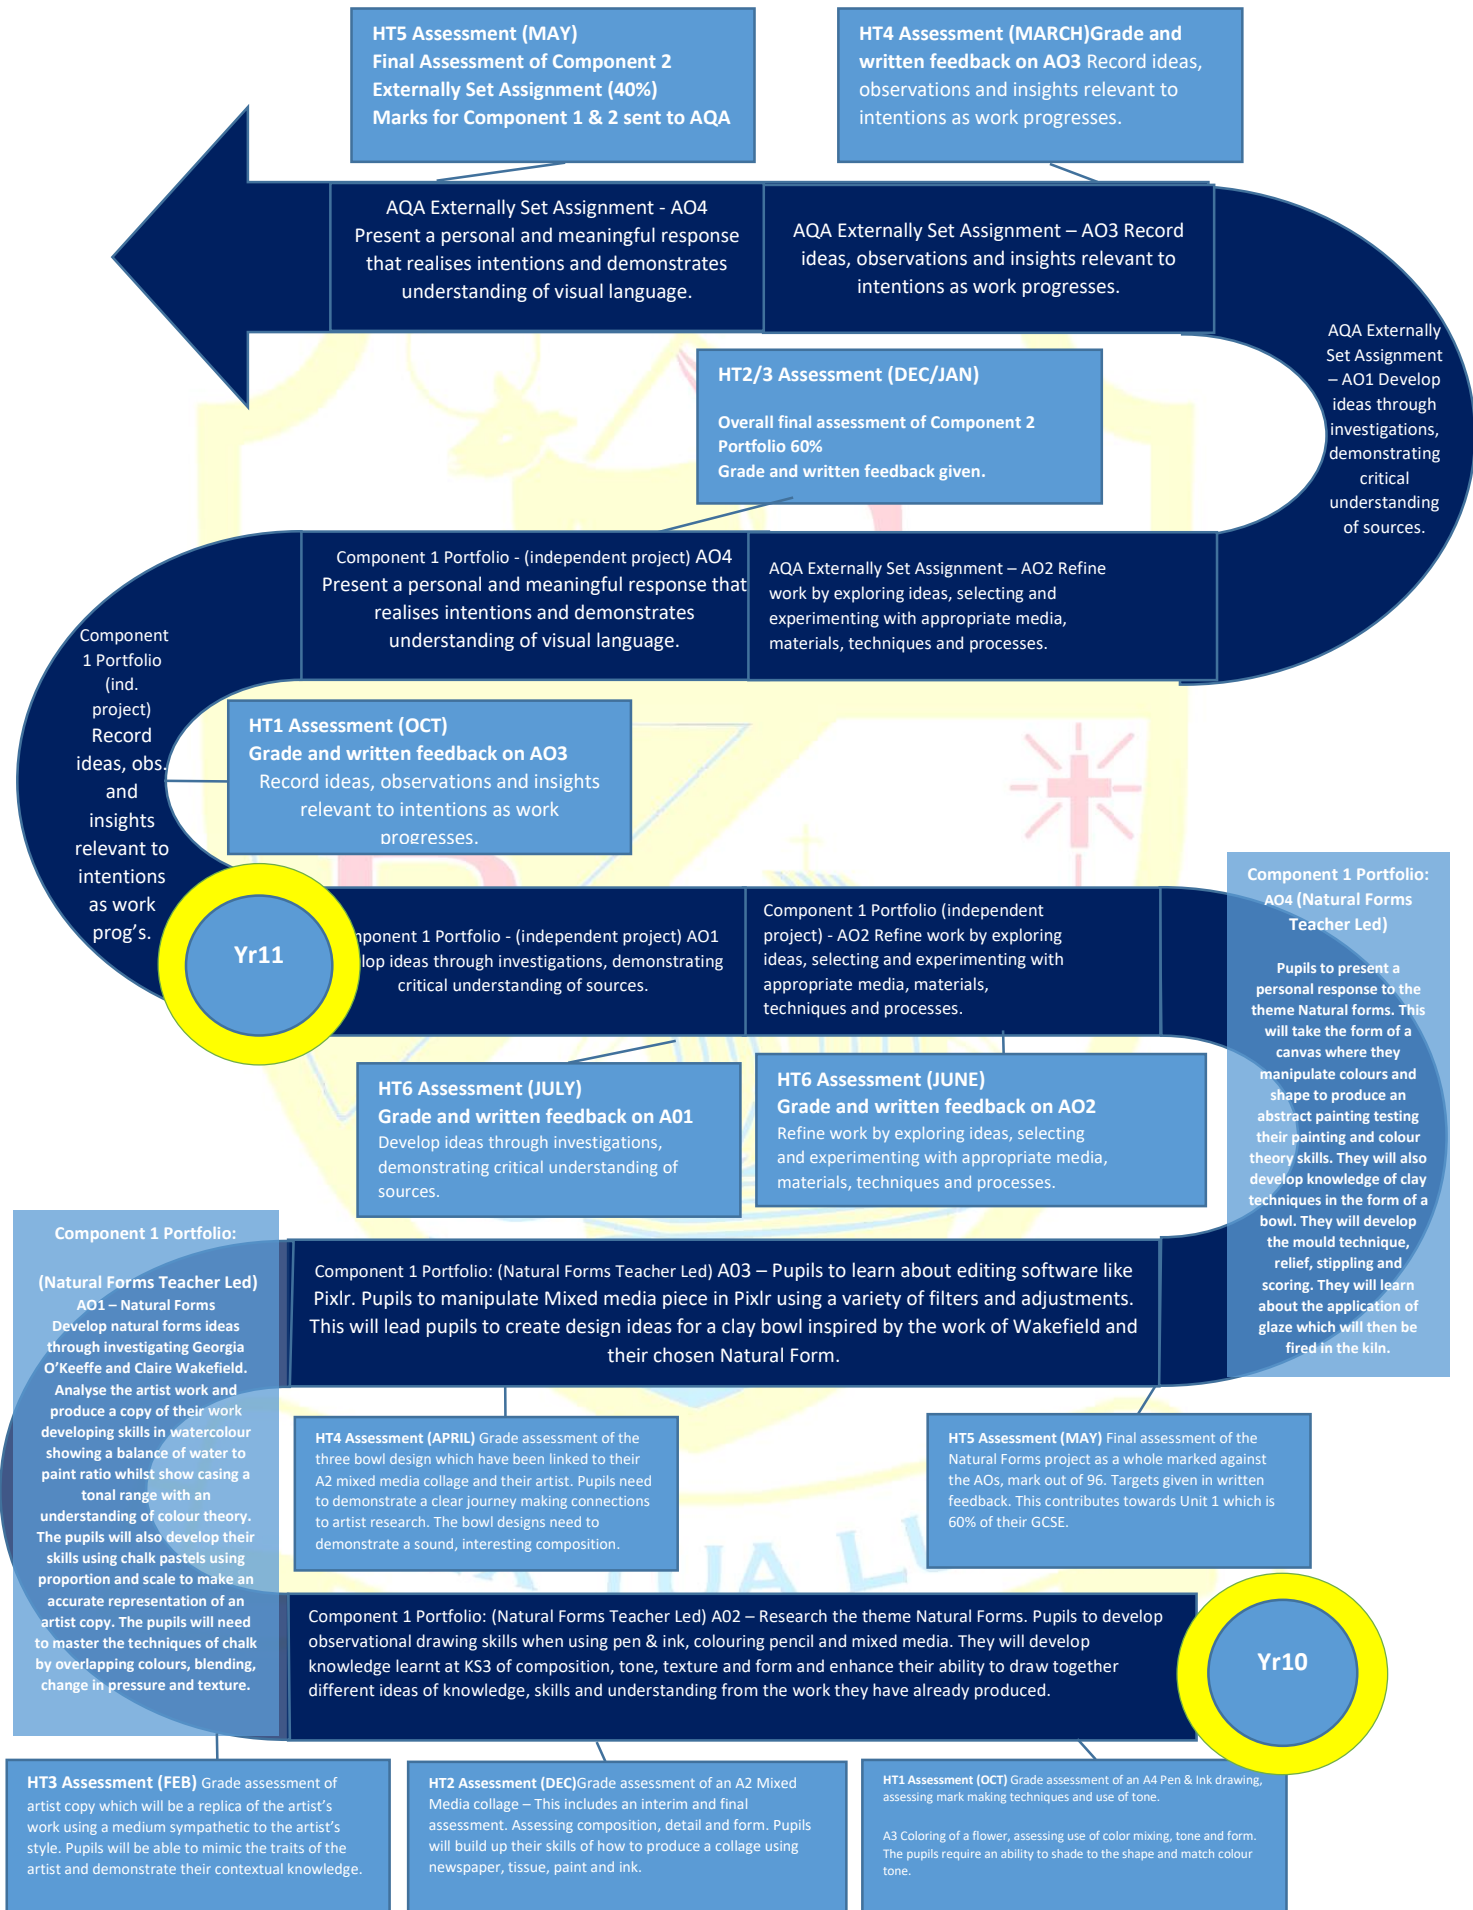

# KS4 Curriculum Road Map 2019-2021

The St Bede’s GRITTY Curriculum is deigned, ‘To empower young people for a life of learning that is filled with love for themselves and others, along with a hope for the future that is enriched by knowledge, skills and faith.